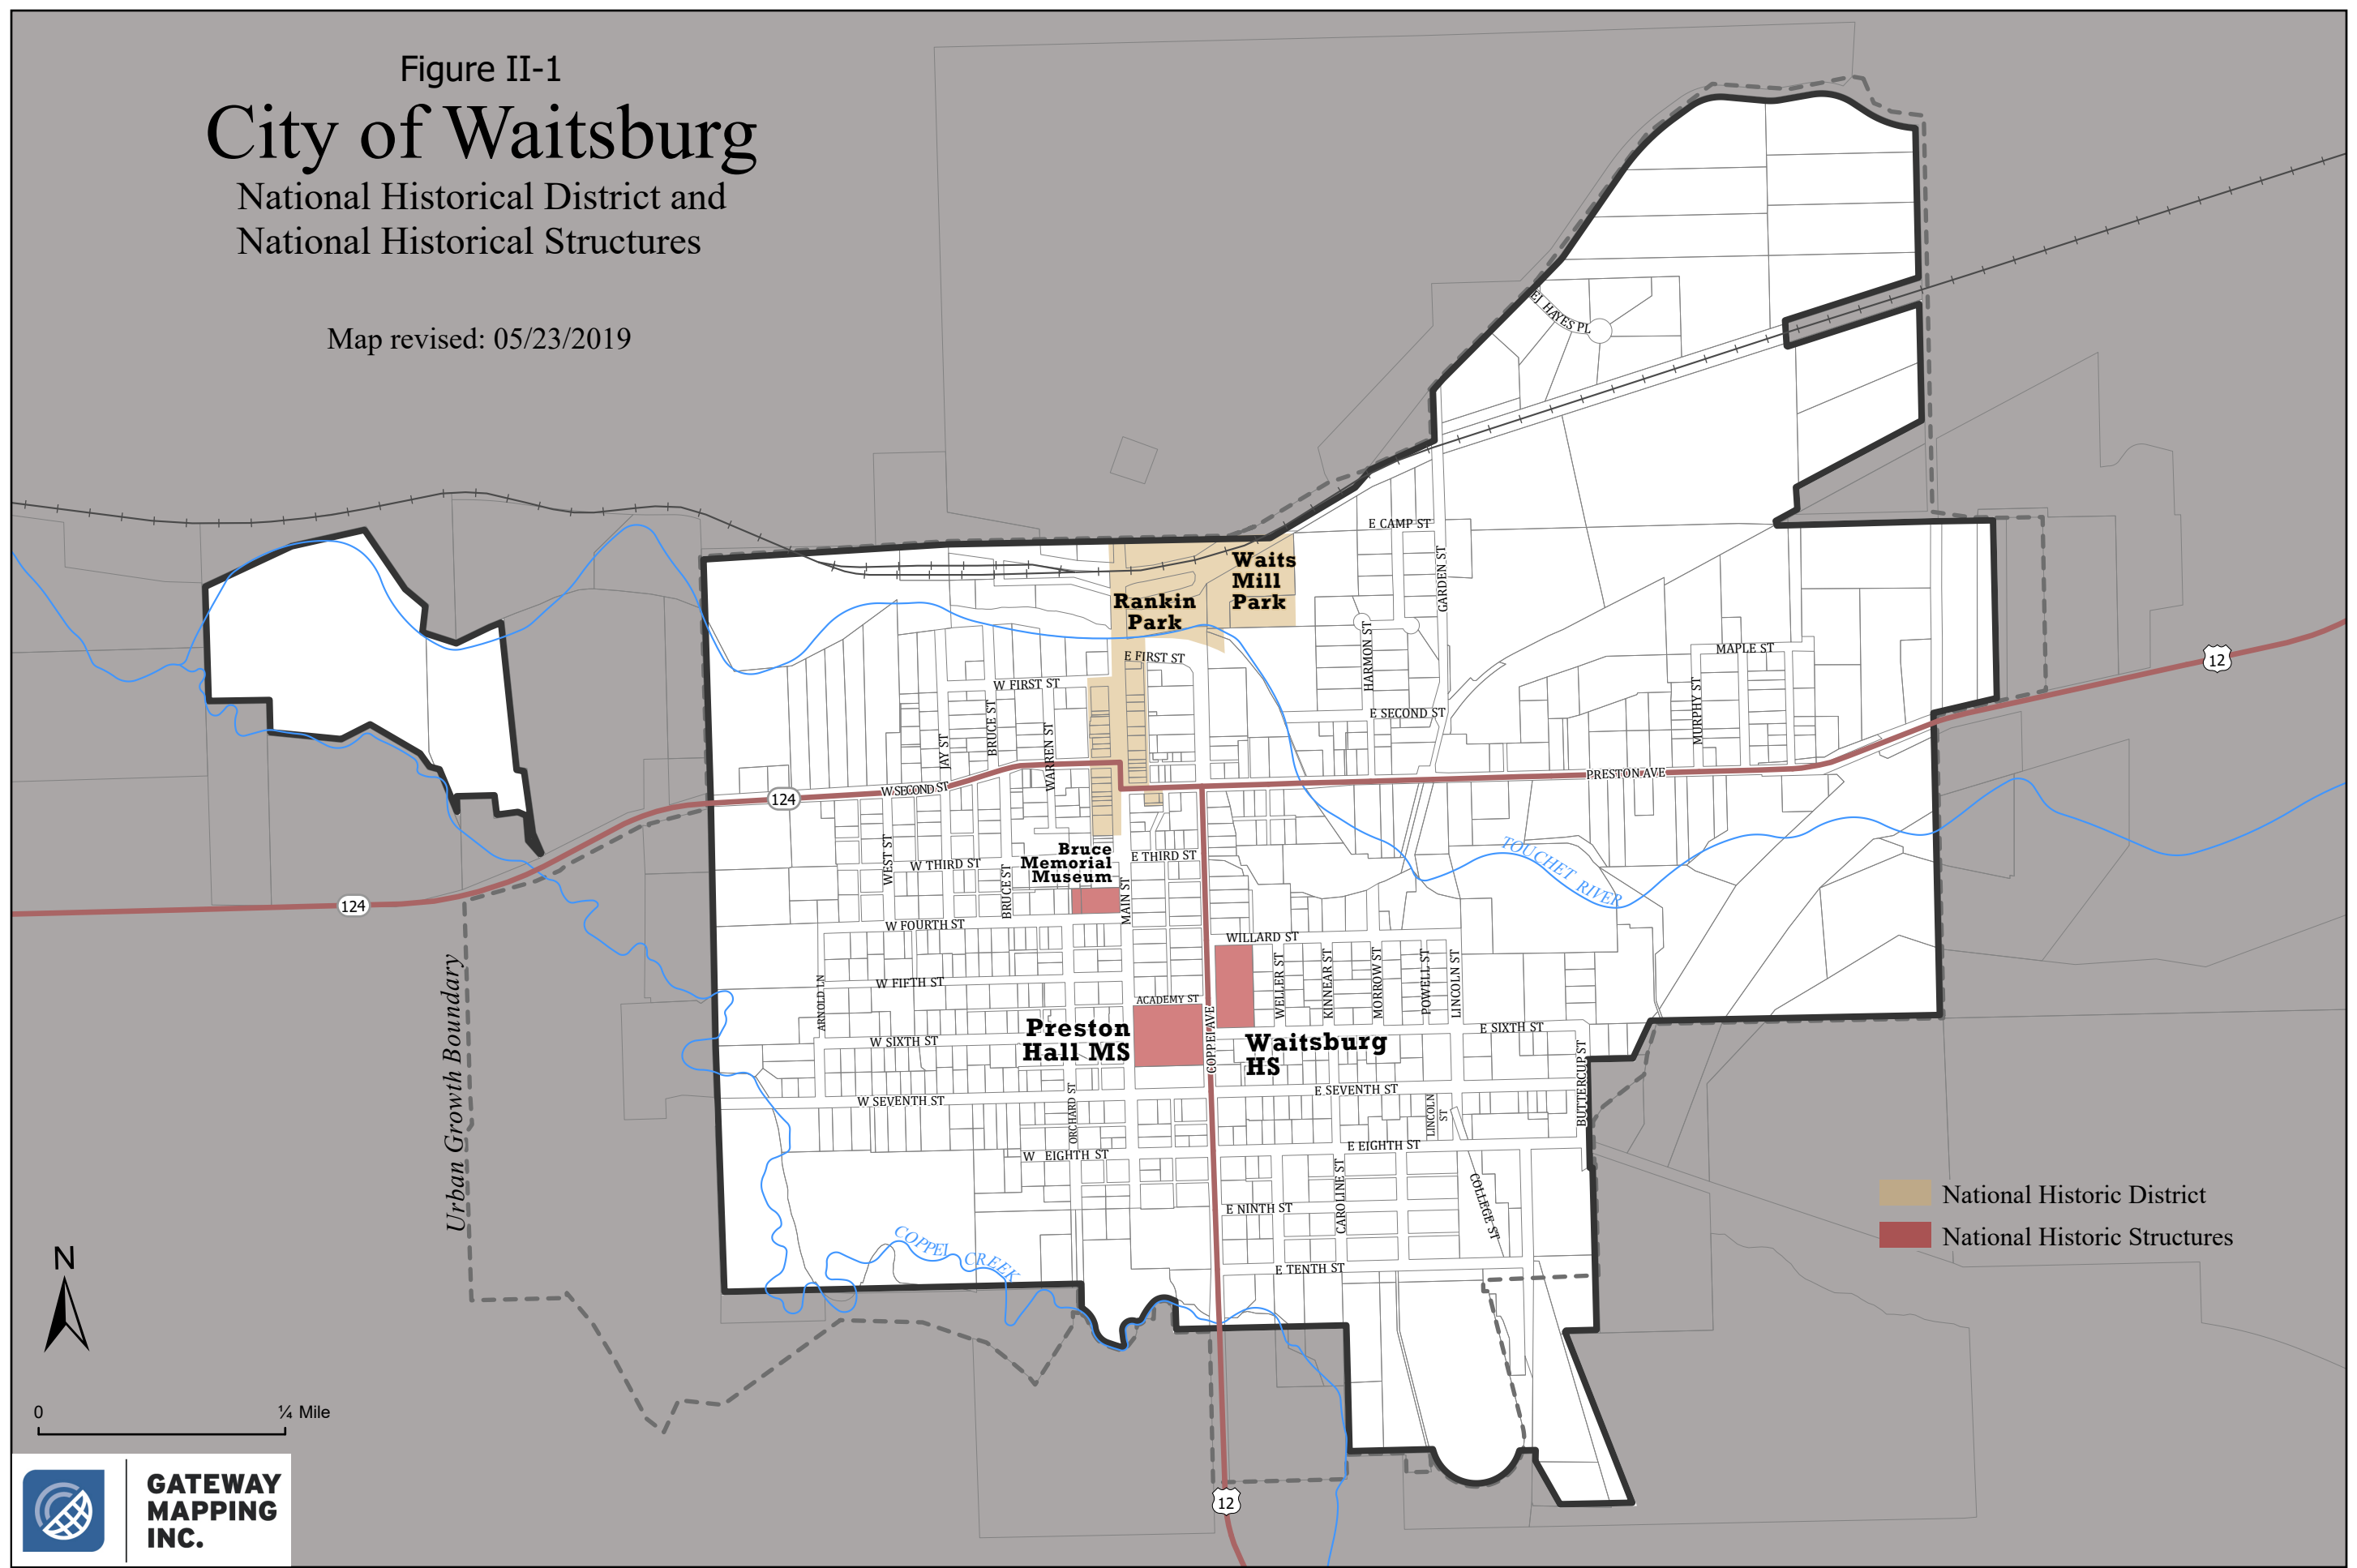

Figure II-1
City of Waitsburg
National Historical District and
National Historical Structures

Map revised: 05/23/2019

Yellow box: National Historic District
Red box: National Historic Structures