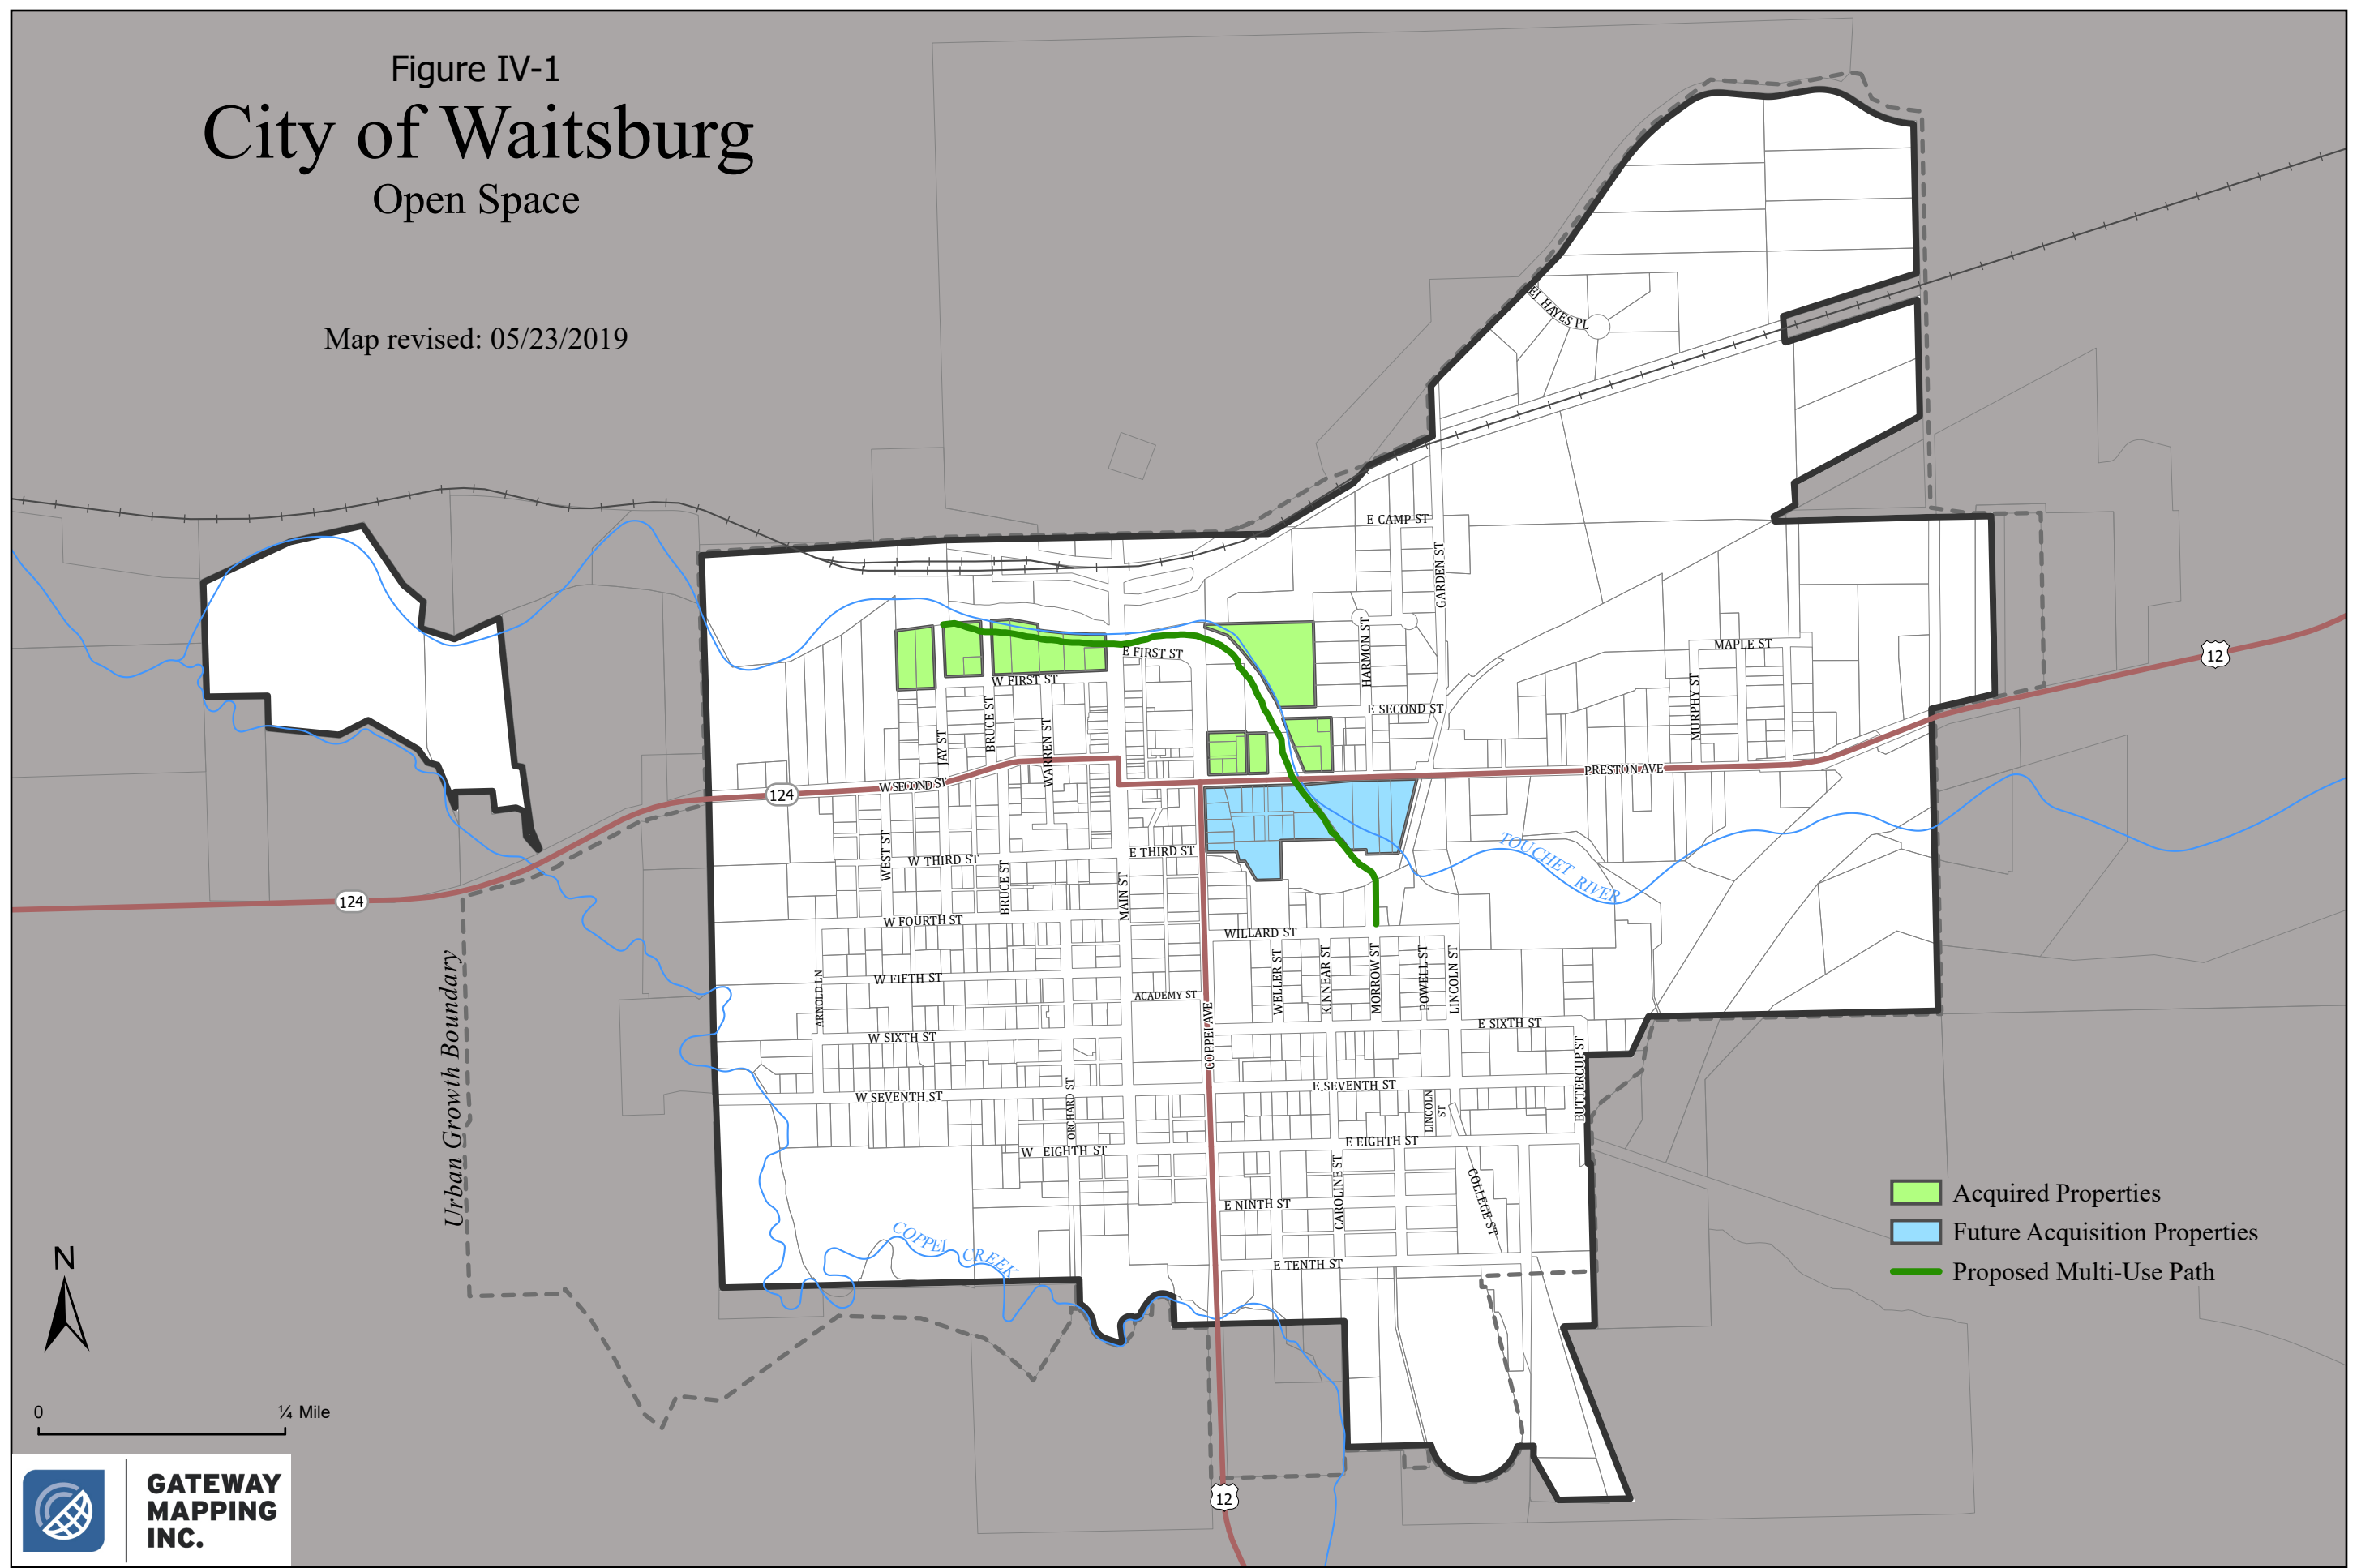

Figure IV-1
City of Waitsburg
Open Space

Map revised: 05/23/2019

0 1/4 Mile