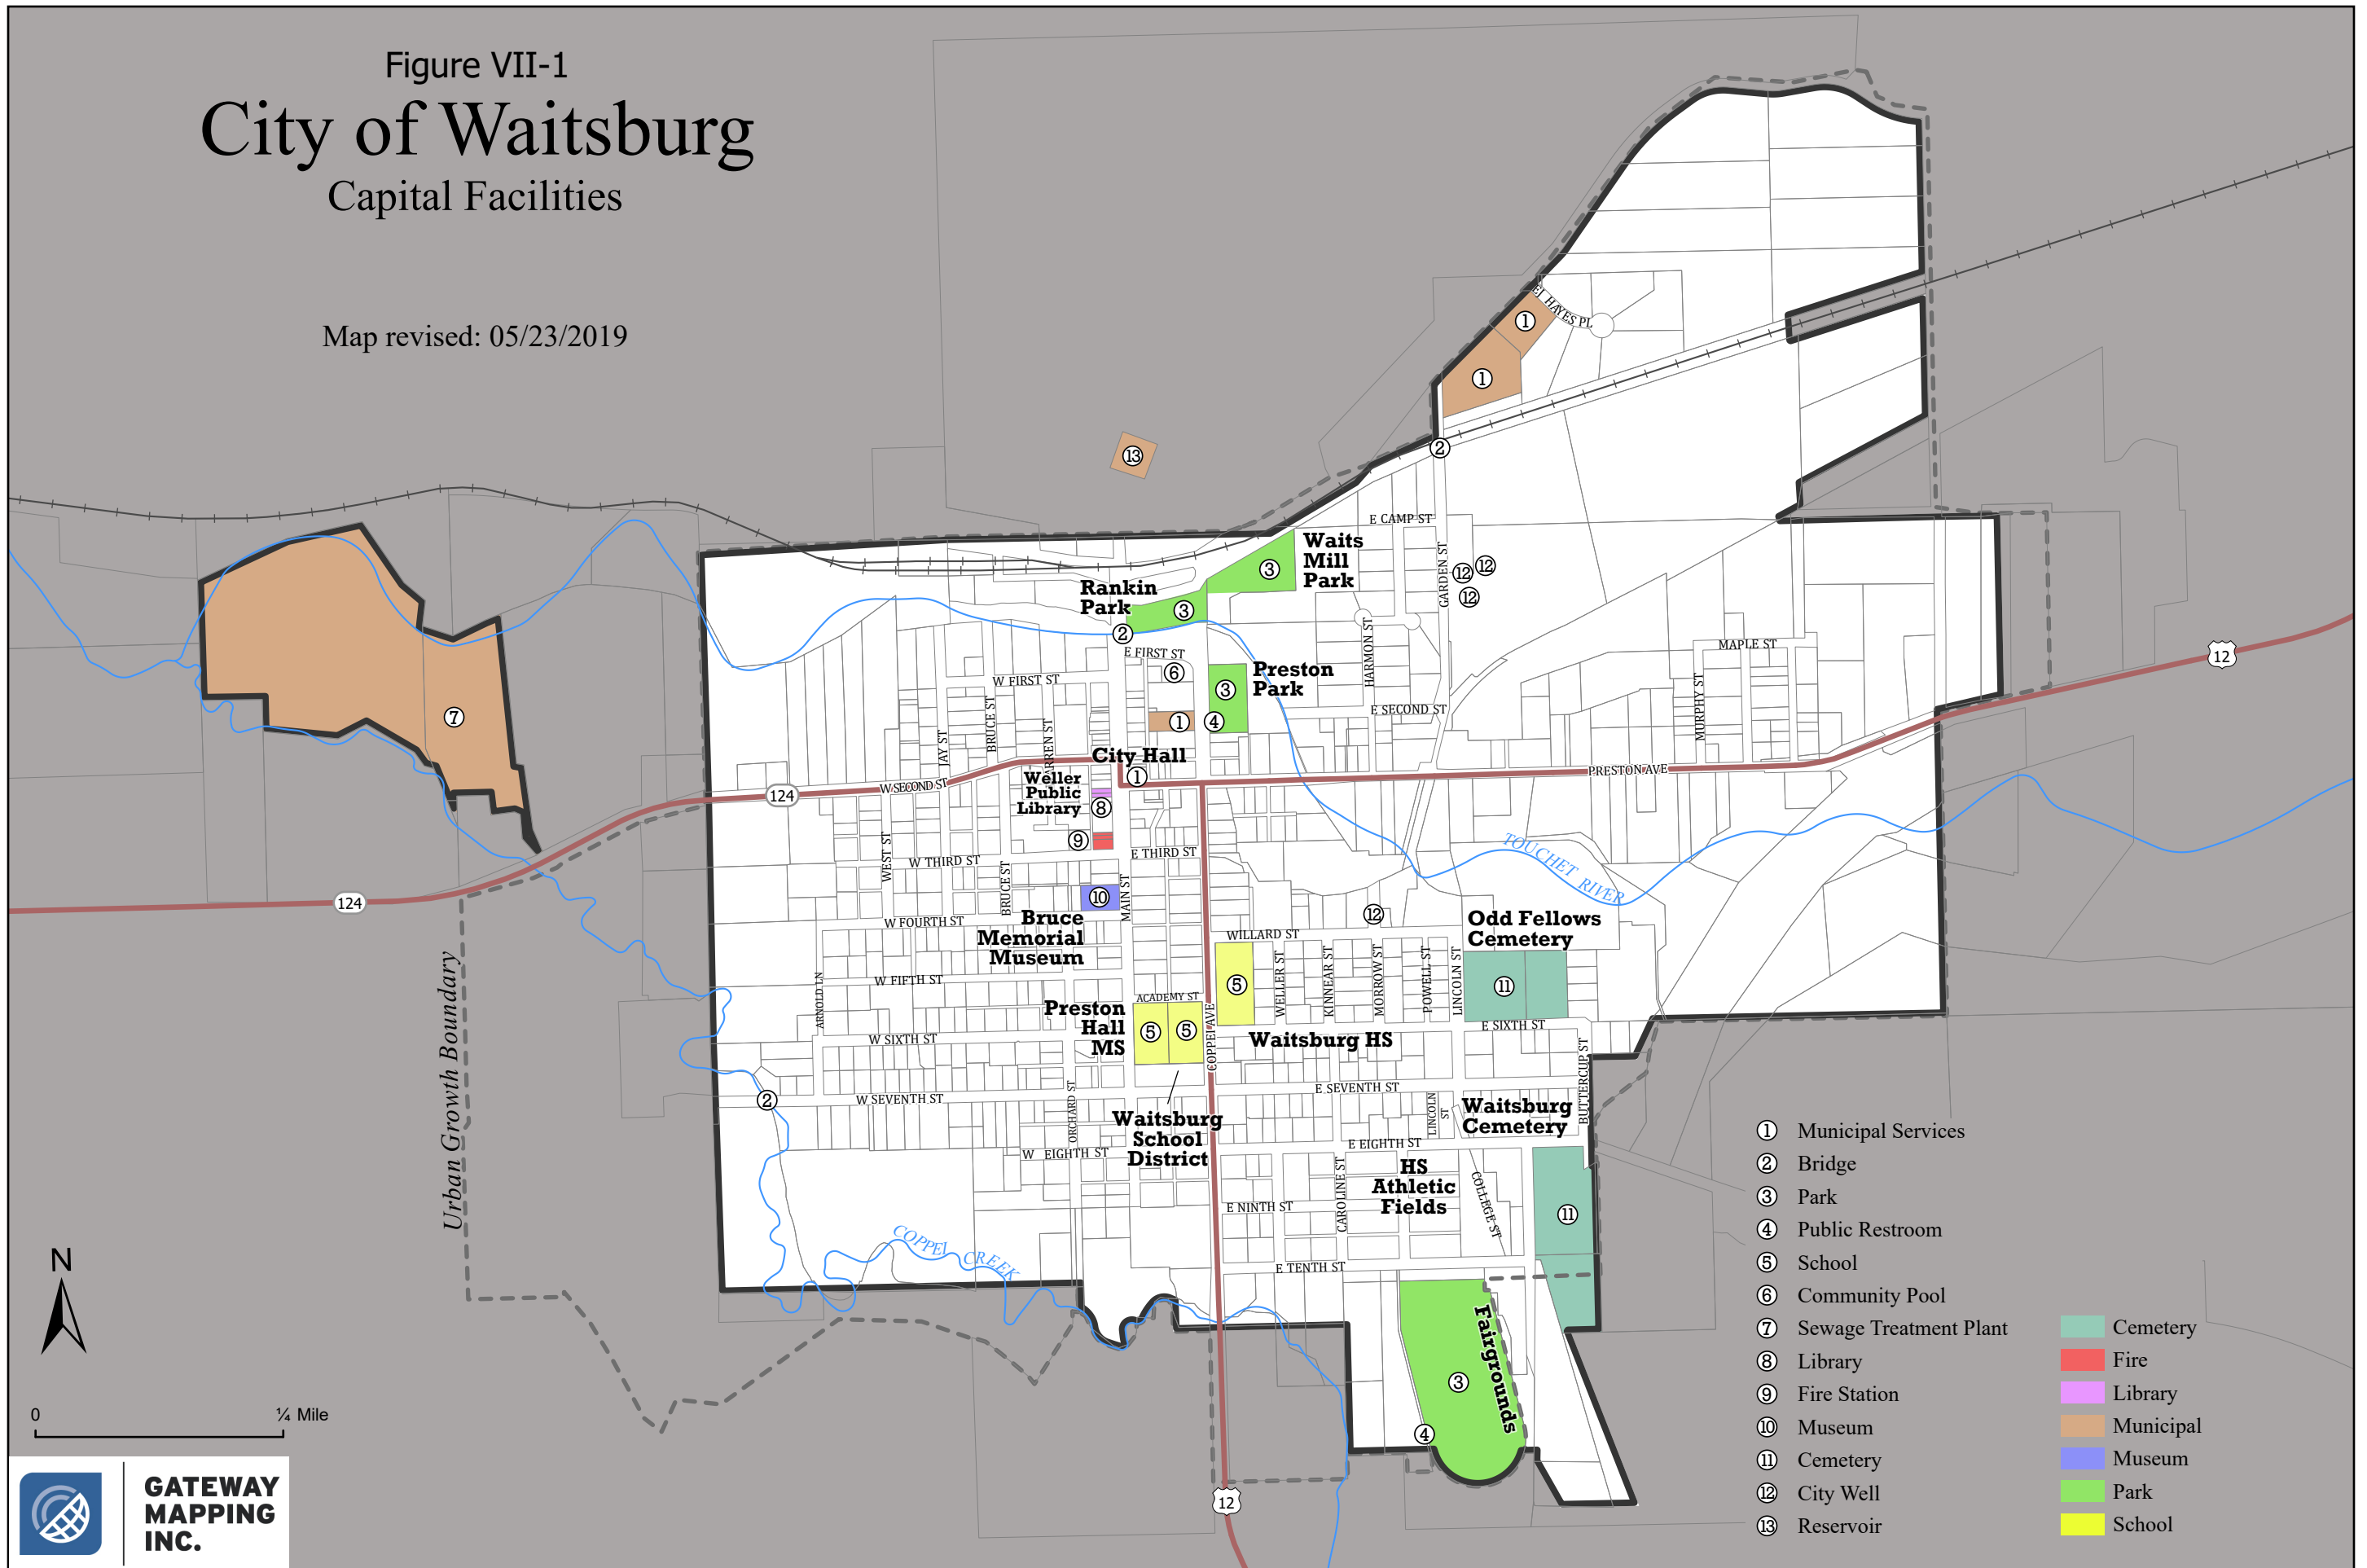

Figure VII-1 City of Waitsburg Capital Facilities

Map revised: 05/23/2019

- ① Municipal Services
- ② Bridge
- ③ Park
- ④ Public Restroom
- ⑤ School
- ⑥ Community Pool
- ⑦ Sewage Treatment Plant
- ⑧ Library
- ⑨ Fire Station
- ⑩ Museum
- ⑪ Cemetery
- ⑫ City Well
- ⑬ Reservoir

- Cemetery
- Fire
- Library
- Municipal
- Museum
- Park
- School

0 ¼ Mile